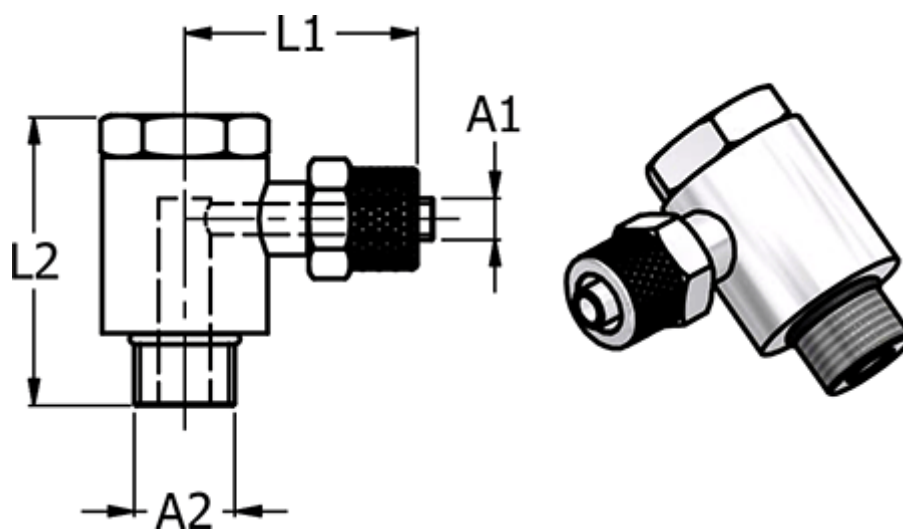

# Data Sheet

Article number: 586136386

Description: Push-on fitting 13.638-6, metal G 3/8"/Ø6/4  
Banjovinkel

## Measures

= -	NV	= 20
= -	Thread A2 = G 3/8"	
= -		
= -		
= -		

Hose diameter A1 = 6/4

L1 = 28.5

L2 = 37.0